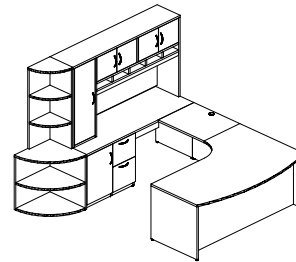

U GROUP TYPICAL LAYOUTS

7-A BOW EXTENDED CORNER U-GROUP STATION		
BR7248L/RBBFF	72"x48"	$1292
UN3624CT	36"x24"	$284
CUSTOM CREDENZA	72"x24"	$1323
UN72HUT/LFD/DO	72"x15"	$1103
UN2429CB	24"x29"	$436
UN1543UCB	15"x43"	$347
TOTAL		$4785