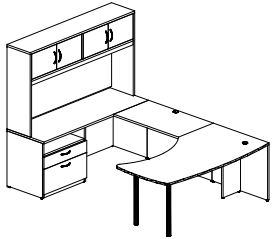

7-D HOCKEY STICK OPEN DESK		
HS7236L	72"x36"	$908
UN4224CT	36"x24"	$305
UN7224/WOBFF/L	72"x24"	$1105
UN72HUTDO	72"x15"	$845
TOTAL		$3163