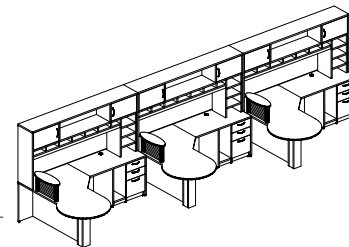

11-B 3 EXTENDED CORNER OVERHEAD STATIONS		
UN7236R/ECU/LBF/FMP	72"x36"	(3) $3093
UN3624ER/CB/R	36"x24"	(3) $1464
UN72HUT/DOD	72"x15"	(3) $2535
3 STATION TOTAL		$7092