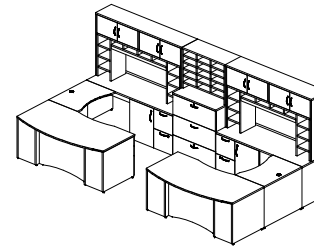

11-D DOUBLE U-GROUP STATION		
9010L/BBF/ARC	72"x36"	$1370
9010R/BBF/ARC	36"x24"	$1370
UN3624CCT	36"x24"	(2)$610
CUSTOM CREDENZA R	72"x24"	$1323
CUSTOM CREDENZA L	72"x24"	$1323
SUN72HUTDO43/72PH/VPL/VPR	72"x15"	(2)$3330
ILF3	36"x24"	$1150
CUSTOM PAPER SORTER	36"x15"	$950
Z STATION TOTAL		$11426