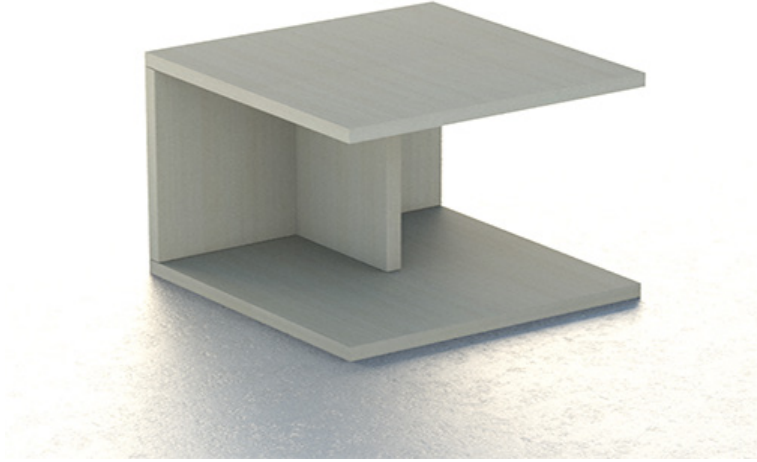

CUSTOM COFFEE TABLE I

Typical # B2018-B

I	TB #059	CUSTOM COFFEE TABLE 24"W x 24"D x 16"H	\$549	\$549

\$549

EFFECTIVE JANUARY 15TH ADD 7%