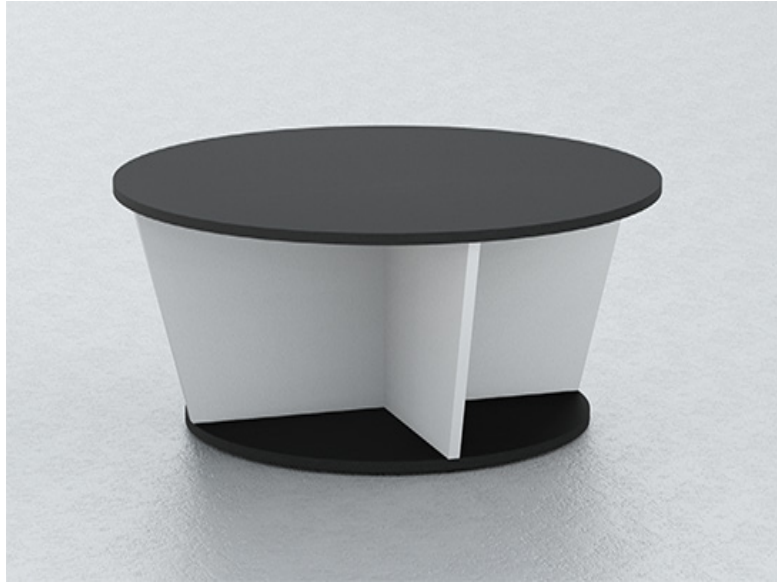

CUSTOM COFFEE TABLE 4

Typical # B2018-i

I	TB #062	CUSTOM COFFEE TABLE 42"W x 24"D x 16"H	\$747	\$747

\$747

EFFECTIVE JANUARY 15TH ADD 7%