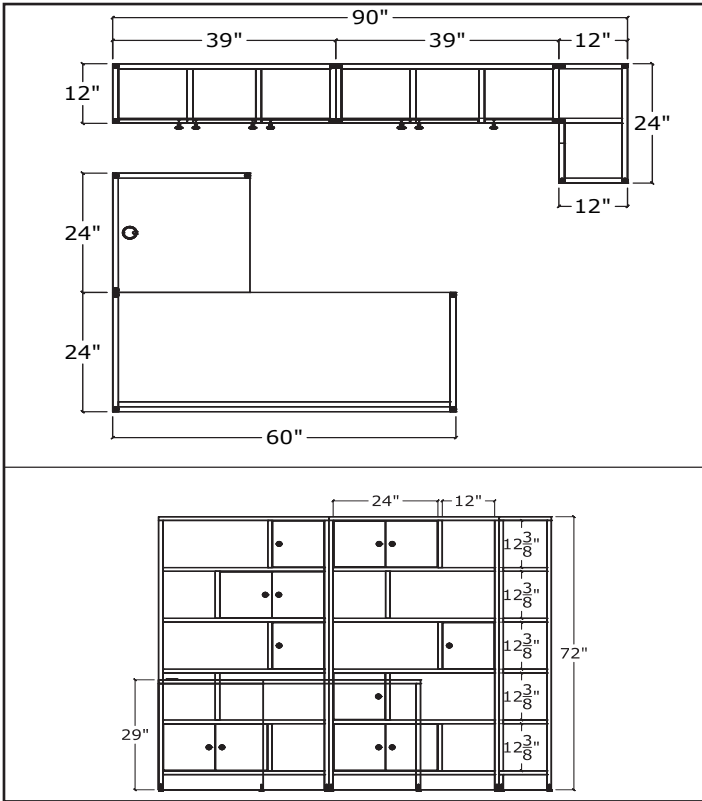

TYPICAL #W-071

TYPICAL #W-071

ITEM	QTY	Code	DESCRIPTION	LIST	EXT LIST
A	1	UN6024TD/FMP	DESK - 60"W X 24"D X 29"H	\$838	\$838
B	1	SUN2424ER/OP/R/GC	RETURN - 24"W X 24"D X 29"H	\$417	\$417
C	1	W#001	CUSTOM STORAGE - 39"W X 12"D X 72"H	\$3,033	\$3,033
D	1	W#002	CUSTOM STORAGE - 39"W X 12"D X 72"H	\$3,033	\$3,033
E	1	W#003	CUSTOM CORNER BOOKCASE - 12"W X 24"D X 72"H	\$1,175	\$1,175
				TOTAL	\$8,496