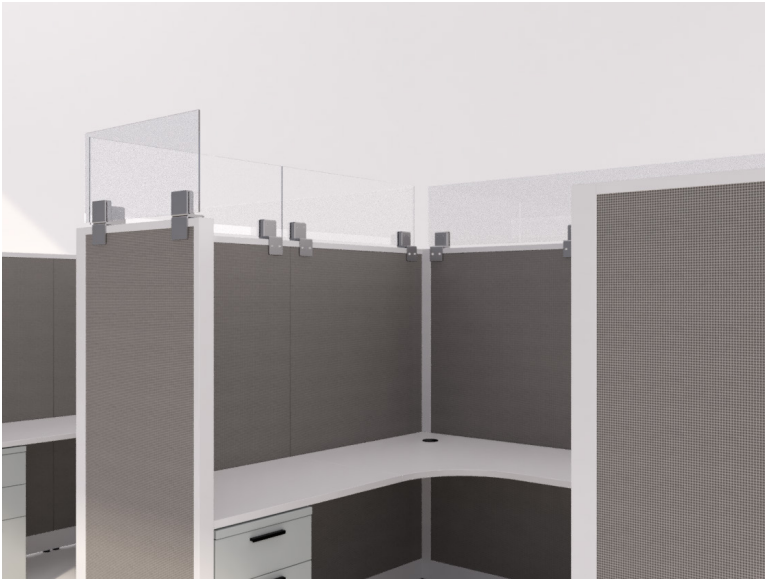

Mount Specs

- Fits systems panels of 2"-4" thick
- Mount size: 3"W x 4.75" H x 2.25" - 4" D
- Only for 1/4" thick acrylic
- White nylon thread fasteners
- Steel construction
- Finish: Silver

Low systems with 24" high acrylic panel

Low systems with 12" high acrylic panel

High systems with 12" high acrylic panel

Medium systems with 24" high acrylic panel

Acrylic Specs

- Available in 12", 18" and 24" high
- 1/4" thick acrylic panels
- Finish: Clear

Mount Specs

- Fits systems products of 2"-4" thick
- Mount size: 3"W x 4.75" H x 2.25" - 4" D
- Only for 1/4" thick acrylic
- White nylon thread fasteners
- Steel construction
- Finish: Silver
- For technical specs please refer to CAD reference

Shown with 12" high acrylic panels

Mount Base Size: 3"W x 4.75" H x 2.25 - 4" D

CODE	To Fit	Actual Size	List Price
PPESFMSG1224	24"X12"	23"X12"	\$265
PPESFMSG1230	30"X12"	29"X12"	\$280
PPESFMSG1236	36"X12"	35"X12"	\$310
PPESFMSG1242	42"X12"	41"X12"	\$325
PPESFMSG1248	48"X12"	47"X12"	\$340
PPESFMSG1254	54"X12"	53"X12"	\$355
PPESFMSG1260	60"X12"	59"X12"	\$375
PPESFMSG1266	66"X12"	65"X12"	\$390
PPESFMSG1272	72"X12"	71"X12"	\$420