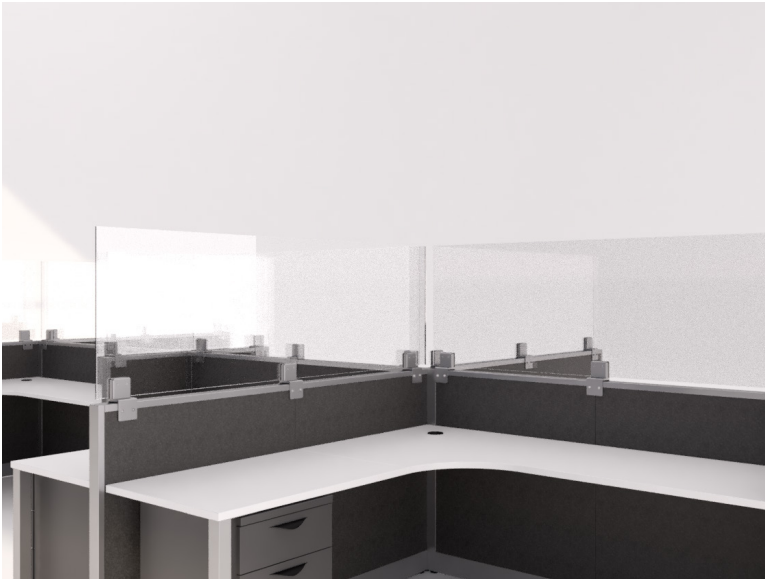

Mount Specs

- Fits systems panels of 2"-4" thick
- Mount size: 3"W x 4.75" H x 2.25" - 4" D
- Only for 1/4" thick acrylic
- White nylon thread fasteners
- Steel construction
- Finish: Silver

Low systems with 24" high acrylic panel

Low systems with 12" high acrylic panel

High systems with 12" high acrylic panel

Medium systems with 24" high acrylic panel

Acrylic Specs

- Available in 12", 18" and 24" high
- 1/4" thick acrylic panels
- Finish: Clear

Mount Specs

- Fits systems products of 2"-4" thick
- Mount size: 3"W x 4.75" H x 2.25" - 4" D
- Only for 1/4" thick acrylic
- White nylon thread fasteners
- Steel construction
- Finish: Silver
- For technical specs please refer to CAD reference