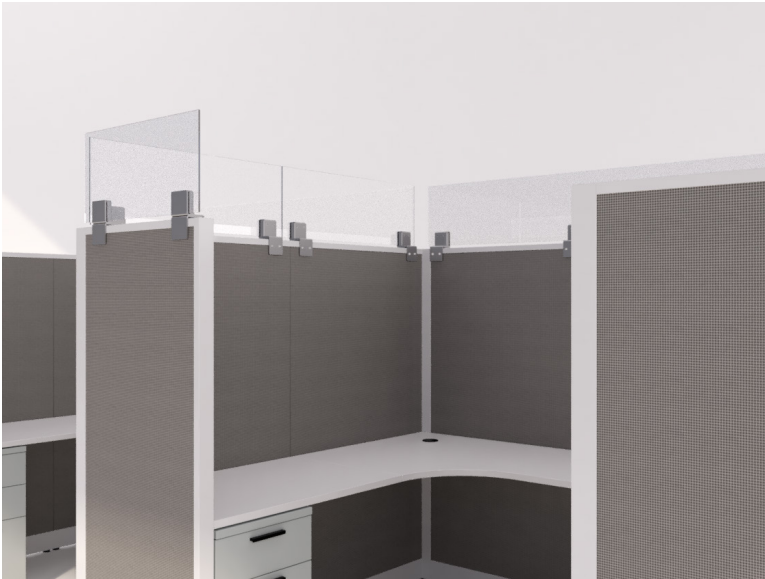

Mount Specs

- Fits systems panels of 2"-4" thick
- Mount size: 3"W x 4.75" H x 2.25" - 4" D
- Only for 1/4" thick acrylic
- White nylon thread fasteners
- Steel construction
- Finish: Silver

Low systems with 24" high acrylic panel

Low systems with 12" high acrylic panel

High systems with 12" high acrylic panel

Medium systems with 24" high acrylic panel

Acrylic Specs

- Available in 12", 18" and 24" high
- 1/4" thick acrylic panels
- Finish: Clear