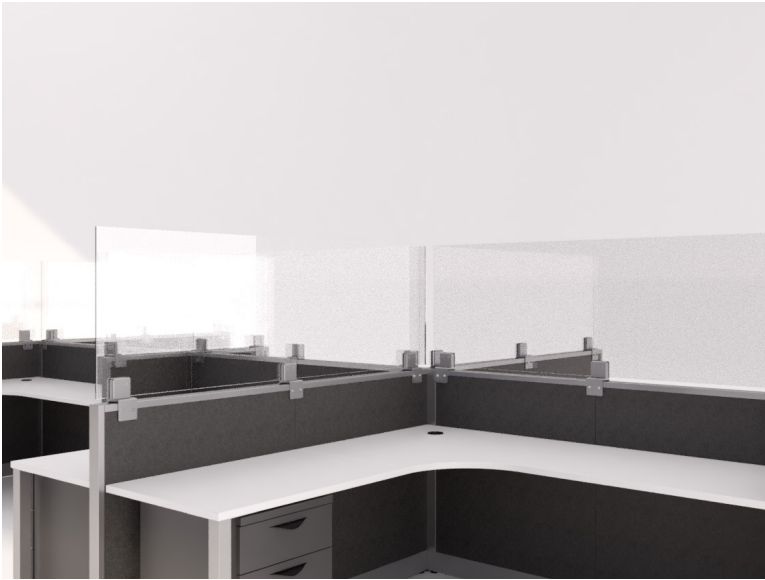

SEE PAGE 2 FOR 24" HIGH OPTION

SYSTEMS FURNITURE MOUNT

Shown with 24" high acrylic panels

CODE	To Fit	Actual Size	List Price
PPESFMSG2424	24"X24"	23"X24"	\$340
PPESFMSG2430	30"X24"	29"X24"	\$375
PPESFMSG2436	36"X24"	35"X24"	\$405
PPESFMSG2442	42"X24"	41"X24"	\$435
PPESFMSG2448	48"X24"	47"X24"	\$465
PPESFMSG2454	54"X24"	53"X24"	\$500
PPESFMSG2460	60"X24"	59"X24"	\$545
PPESFMSG2466	66"X24"	65"X24"	\$590
PPESFMSG2472	72"X24"	71"X24"	\$605

Mount Specs

- Fits systems panels of 2"-4" thick
- Mount size: 3"W x 4.75" H x 2.25" - 4" D
- Only for 1/4" thick acrylic
- White nylon thread fasteners
- Steel construction
- Finish: Silver

Low systems with 24" high acrylic panel