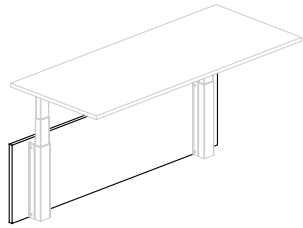

INCH W x D x H	CODE	1 in.	INCH W x D x H	CODE	1 in.

FIXED HEIGHT ADJUSTABLE | PANEL ONLY

21 INCH | OPTION 1			21 INCH | OPTION 2		
48 x 21	UN4821/FIXED/PANEL/IHA	$ 496	48 x 21	PANEL/4821/FIXED/IHA	$ 496
60 x 21	UN6021/FIXED/PANEL/IHA	$ 594	60 x 21	PANEL/6021/FIXED/IHA	$ 594
66 x 21	UN6621/FIXED/PANEL/IHA	$ 644	66 x 21	PANEL/6621/FIXED/IHA	$ 644
72 x 21	UN7221/FIXED/PANEL/IHA	$ 693	72 x 21	PANEL/7221/FIXED/IHA	$ 693

NOTES: