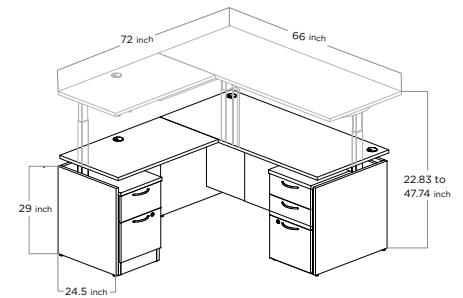

BRIDGE
LEVIO FIXED HEIGHT
ADJUSTABLE DESK
 PERSONAL DESKTOP | OPEN CABINET

BRIDGE
LEVIO FIXED HEIGHT
ADJUSTABLE DESK
 PERSONAL DESKTOP | ONE CABINET;
 THREE-DRAWER

BRIDGE
LEVIO FIXED HEIGHT
ADJUSTABLE DESK
 PERSONAL DESKTOP | TWO CABINETS;
 TWO-DRAWERS

CLOSED POSITION

UP POSITION

SAMPLE CONFIGURATIONS | THREE LEGS

**L-SHAPED OPEN
LEVIO FIXED HEIGHT
ADJUSTABLE DESK
PERSONAL DESKTOP | OPEN CABINET**

**L-SHAPED BRIDGE
LEVIO FIXED HEIGHT
ADJUSTABLE DESK
PERSONAL DESKTOP | OPEN CABINET**

**L-SHAPED BRIDGE
LEVIO FIXED HEIGHT
ADJUSTABLE DESK
PERSONAL DESKTOP | TWO CABINETS;
TWO-DRAWER AND THREE-DRAWER**

CLOSED POSITION

UP POSITION

INCH W x D x H	CODE	1 in.	1.5 in.
-------------------	------	-------	---------