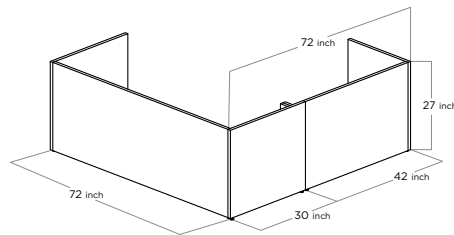

FLUSH FRONT