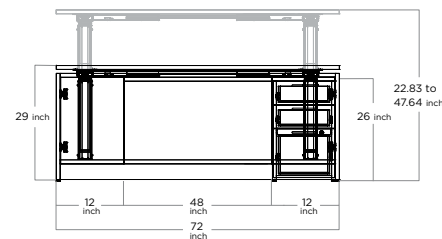

BRIDGE
LEVIO FIXED HEIGHT
ADJUSTABLE DESK
 PERSONAL DESKTOP | OPEN CABINET

BRIDGE
LEVIO FIXED HEIGHT
ADJUSTABLE DESK
 PERSONAL DESKTOP | ONE CABINET;
 THREE-DRAWER

BRIDGE
LEVIO FIXED HEIGHT
ADJUSTABLE DESK
 PERSONAL DESKTOP | TWO CABINETS;
 TWO-DRAWERS

CLOSED POSITION

UP POSITION

SAMPLE CONFIGURATIONS | THREE LEGS

**L-SHAPED OPEN
LEVIO FIXED HEIGHT
ADJUSTABLE DESK
PERSONAL DESKTOP | OPEN CABINET**

**L-SHAPED BRIDGE
LEVIO FIXED HEIGHT
ADJUSTABLE DESK
PERSONAL DESKTOP | OPEN CABINET**

**L-SHAPED BRIDGE
LEVIO FIXED HEIGHT
ADJUSTABLE DESK
PERSONAL DESKTOP | TWO CABINETS;
TWO-DRAWER AND THREE-DRAWER**

CLOSED POSITION

UP POSITION

INCH W x D x H	CODE	1 in.	1.5 in.
-------------------	------	-------	---------