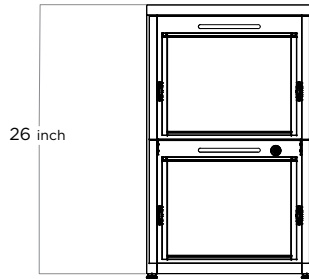

PEDESTALS & ACCESSORIES

CABINETS

WIDE SELECTION OF STORAGE CABINET | CUSTOMIZE YOUR DESK WITH THE DRAWER CONFIGURATION THAT FITS YOUR NEEDS. SEE THE MINI STORAGE BROCHURE FOR ALL AVAILABLE OPTIONS.