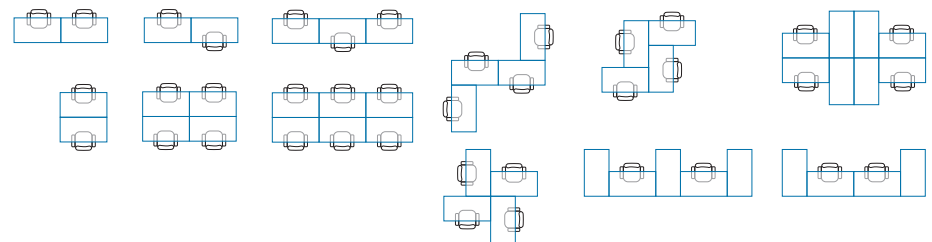

SHARED COMMON OFFICE | DESK

PLACEMENT | RETHINK OPEN-CONCEPT SPACES

SURROUNDS WITH STEP-IN MODESTY AND ENCLOSURE

STRAIGHT | OPEN VERSUS PUSH TO OPEN DOORS

By encouraging natural movement and varied postures, it introduces a sense of rhythm and vitality into the workspace.

Choosing a height-adjustable desk is a considered investment; one that redefines the modern professional environment.

POSITIONING

SHARED WORKSPACES | CONNECTIVITY AND COLLABORATIVE SPACE

NOOK & HOME | OFFICE