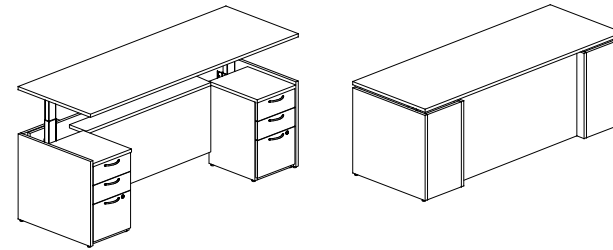

WALL MOUNTED
STUDY TABLE | IDEAL FOR SMALL SPACES

Where could a home office go? Nearly every home holds a quiet corner that hasn't yet reached its full potential. No matter the size. With a bit of intention, even the smallest nooks can be transformed into a warm, inviting, space.

RECEPTION | DESK

MEET AND GREET VISITORS | CREATE A LASTING FIRST IMPRESSION

Elevate your front desk with IOF's modern Levio fixed height reception solution.

FEATURES:

- Height adjustment range of motion 20 inch
- Premium two and three leg options
- Dual motor with a lift capacity up to 300 lbs
- 6 foot power cord length