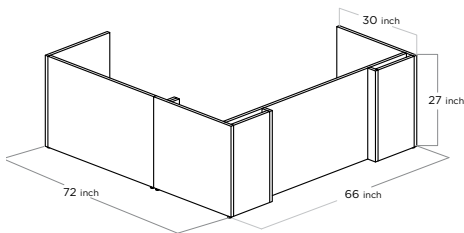

STEP-IN FRONT