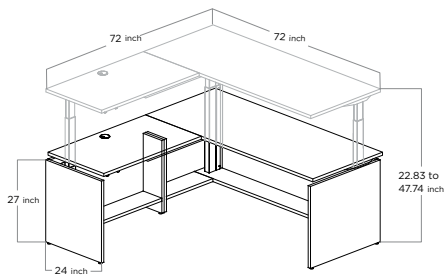

BRIDGE
LEVIO FIXED HEIGHT
ADJUSTABLE DESK
 PERSONAL DESKTOP | OPEN CABINET

BRIDGE
LEVIO FIXED HEIGHT
ADJUSTABLE DESK
 PERSONAL DESKTOP | ONE CABINET;
 THREE-DRAWER

BRIDGE
LEVIO FIXED HEIGHT
ADJUSTABLE DESK
 PERSONAL DESKTOP | TWO CABINETS;
 TWO-DRAWERS

CLOSED POSITION

UP POSITION

SAMPLE CONFIGURATIONS | THREE LEGS

**L-SHAPED OPEN
LEVIO FIXED HEIGHT
ADJUSTABLE DESK
PERSONAL DESKTOP | OPEN CABINET**

**L-SHAPED BRIDGE
LEVIO FIXED HEIGHT
ADJUSTABLE DESK
PERSONAL DESKTOP | OPEN CABINET**

**L-SHAPED BRIDGE
LEVIO FIXED HEIGHT
ADJUSTABLE DESK
PERSONAL DESKTOP | TWO CABINETS;
TWO-DRAWER AND THREE-DRAWER**

CLOSED POSITION

UP POSITION

INCH W x D x H	CODE	1 in.	1.5 in.
-------------------	------	-------	---------