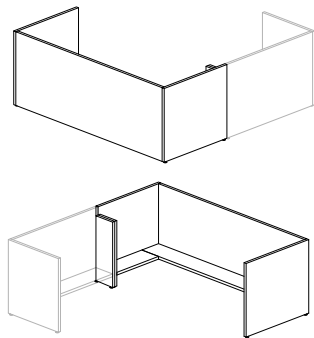

FIXED HEIGHT ADJUSTABLE SURROUND | PUSH TO OPEN DOORS

24 INCH

48 x 24	UN4824/FIXED/PTO/IHA	\$ 1,548
60 x 24	UN6024/FIXED/PTO/IHA	\$ 1,707
66 x 24	UN6624/FIXED/PTO/IHA	\$ 1,741
72 x 24	UN7224/FIXED/PTO/IHA	\$ 1,862

30 INCH

48 x 30	UN4830/FIXED/PTO/IHA	\$ 1,548
60 x 30	UN6030/FIXED/PTO/IHA	\$ 1,707
66 x 30	UN6630/FIXED/PTO/IHA	\$ 1,741
72 x 30	UN7230/FIXED/PTO/IHA	\$ 1,862

INCH W x D x H	CODE	1 in.	INCH W x D x H	CODE	1 in.
-------------------	------	-------	-------------------	------	-------

FIXED HEIGHT ADJUSTABLE SURROUND | PUSH TO OPEN DOORS & STEP IN MODESTY

24 INCH			30 INCH		
48 x 24	UN4824/FIXED/PTO/IHA/SM	\$ 1,780	48 x 30	UN4830/FIXED/PTO/IHA/SM	\$ 1,780
60 x 24	UN6024/FIXED/PTO/IHA/SM	\$ 1,963	60 x 30	UN6030/FIXED/PTO/IHA/SM	\$ 1,963
66 x 24	UN6624/FIXED/PTO/IHA/SM	\$ 2,002	66 x 30	UN6630/FIXED/PTO/IHA/SM	\$ 2,002
72 x 24	UN7224/FIXED/PTO/IHA/SM	\$ 2,141	72 x 30	UN7230/FIXED/PTO/IHA/SM	\$ 2,141

FIXED HEIGHT ADJUSTABLE SURROUND | LEFT HALF GABLE & SHELF

24 INCH			30 INCH		
48 x 24	UN4824/FIXED/LHG/FMP/IHA	\$ 838	48 x 30	UN4830/FIXED/LHG/FMP/IHA	\$ 889
60 x 24	UN6024/FIXED/LHG/FMP/IHA	\$ 952	60 x 30	UN6030/FIXED/LHG/FMP/IHA	\$ 1,005
66 x 24	UN6624/FIXED/LHG/FMP/IHA	\$ 1,050	66 x 30	UN6630/FIXED/LHG/FMP/IHA	\$ 1,117
72 x 24	UN7224/FIXED/LHG/FMP/IHA	\$ 1,163	72 x 30	UN7230/FIXED/LHG/FMP/IHA	\$ 1,231