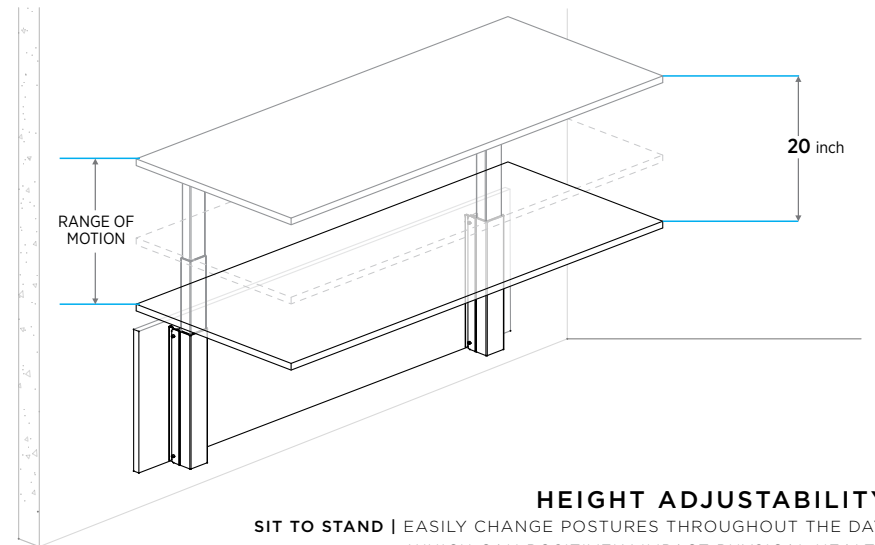

LEVIO FIXED HEIGHT ADJUSTABLE | CONFIGURATION

ERGONOMICS | MULTIPLE STYLES

POWDERED COATED FINISHES

- . BLACK
- . SILVER

HEIGHT ADJUSTABILITY
SIT TO STAND | EASILY CHANGE POSTURES THROUGHOUT THE DAY,
WHICH CAN POSITIVELY IMPACT PHYSICAL HEALTH