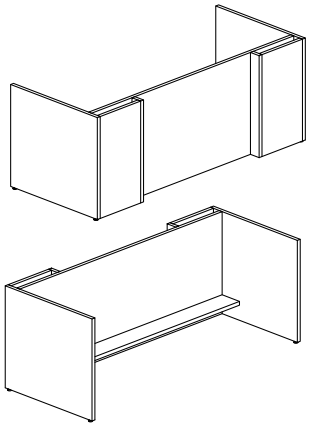

FIXED HEIGHT ADJUSTABLE SURROUND | STEP IN MODESTY

30 INCH

48 x 30	UN4830/FIXED/FMP/IHA/SM	\$ 1,022
60 x 30	UN6030/FIXED/FMP/IHA/SM	\$ 1,156
66 x 30	UN6630/FIXED/FMP/IHA/SM	\$ 1,285
72 x 30	UN7230/FIXED/FMP/IHA/SM	\$ 1,416

FIXED HEIGHT ADJUSTABLE SURROUND | PUSH TO OPEN DOORS

24 INCH

48 x 24	UN4824/FIXED/PTO/IHA	\$ 1,548
60 x 24	UN6024/FIXED/PTO/IHA	\$ 1,707
66 x 24	UN6624/FIXED/PTO/IHA	\$ 1,741
72 x 24	UN7224/FIXED/PTO/IHA	\$ 1,862

30 INCH

48 x 30	UN4830/FIXED/PTO/IHA	\$ 1,548
60 x 30	UN6030/FIXED/PTO/IHA	\$ 1,707
66 x 30	UN6630/FIXED/PTO/IHA	\$ 1,741
72 x 30	UN7230/FIXED/PTO/IHA	\$ 1,862

INCH W x D x H	CODE	1 in.	INCH W x D x H	CODE	1 in.
-------------------	------	-------	-------------------	------	-------