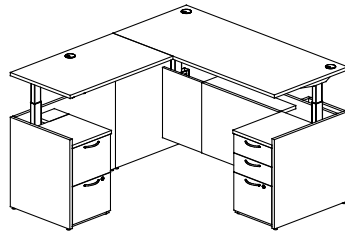

FEATURES: _____

- Height adjustment range of motion 20 inch
- Dual motor with a lift capacity up to 300 lbs

LEVIO FIXED HEIGHT ADJUSTABLE SURROUND
WITH PUSH TO OPEN DOORS

PRIVATE OFFICES

SMALL | PERSONALIZED SPACE