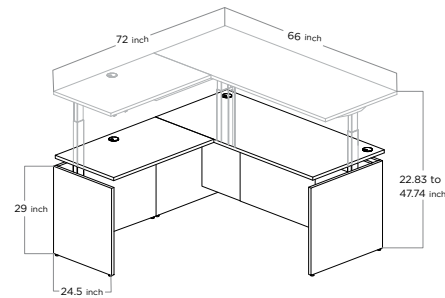

BRIDGE
LEVIO FIXED HEIGHT
ADJUSTABLE DESK
 PERSONAL DESKTOP | OPEN CABINET

BRIDGE
LEVIO FIXED HEIGHT
ADJUSTABLE DESK
 PERSONAL DESKTOP | ONE CABINET;
 THREE-DRAWER

BRIDGE
LEVIO FIXED HEIGHT
ADJUSTABLE DESK
 PERSONAL DESKTOP | TWO CABINETS;
 TWO-DRAWERS

CLOSED POSITION

UP POSITION

SAMPLE CONFIGURATIONS | THREE LEGS

**L-SHAPED OPEN
LEVIO FIXED HEIGHT
ADJUSTABLE DESK
PERSONAL DESKTOP | OPEN CABINET**

**L-SHAPED BRIDGE
LEVIO FIXED HEIGHT
ADJUSTABLE DESK
PERSONAL DESKTOP | OPEN CABINET**

**L-SHAPED BRIDGE
LEVIO FIXED HEIGHT
ADJUSTABLE DESK
PERSONAL DESKTOP | TWO CABINETS;
TWO-DRAWER AND THREE-DRAWER**

CLOSED POSITION

UP POSITION

INCH W x D x H	CODE	1 in.	1.5 in.
-------------------	------	-------	---------