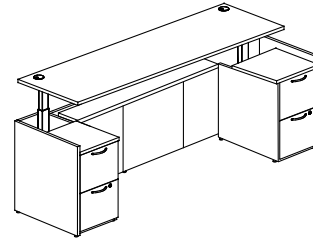

FEATURES: _____

- Height adjustment range of motion 20 inch
- Dual motor with a lift capacity up to 300 lbs

LEVIO FIXED HEIGHT ADJUSTABLE SURROUND
WITH PUSH TO OPEN DOORS

PRIVATE OFFICES

SMALL | PERSONALIZED SPACE