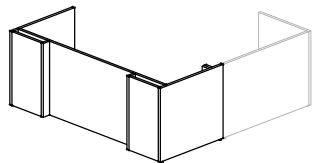

FIXED HEIGHT ADJUSTABLE SURROUND | PUSH TO OPEN DOORS & STEP IN MODESTY

24 INCH			30 INCH		
48 x 24	UN4824/FIXED/PTO/IHA/SM	\$ 1,780	48 x 30	UN4830/FIXED/PTO/IHA/SM	\$ 1,780
60 x 24	UN6024/FIXED/PTO/IHA/SM	\$ 1,963	60 x 30	UN6030/FIXED/PTO/IHA/SM	\$ 1,963
66 x 24	UN6624/FIXED/PTO/IHA/SM	\$ 2,002	66 x 30	UN6630/FIXED/PTO/IHA/SM	\$ 2,002
72 x 24	UN7224/FIXED/PTO/IHA/SM	\$ 2,141	72 x 30	UN7230/FIXED/PTO/IHA/SM	\$ 2,141

FIXED HEIGHT ADJUSTABLE SURROUND | LEFT HALF GABLE & SHELF

24 INCH			30 INCH		
48 x 24	UN4824/FIXED/LHG/FMP/IHA	\$ 838	48 x 30	UN4830/FIXED/LHG/FMP/IHA	\$ 889
60 x 24	UN6024/FIXED/LHG/FMP/IHA	\$ 952	60 x 30	UN6030/FIXED/LHG/FMP/IHA	\$ 1,005
66 x 24	UN6624/FIXED/LHG/FMP/IHA	\$ 1,050	66 x 30	UN6630/FIXED/LHG/FMP/IHA	\$ 1,117
72 x 24	UN7224/FIXED/LHG/FMP/IHA	\$ 1,163	72 x 30	UN7230/FIXED/LHG/FMP/IHA	\$ 1,231

INCH W x D x H	CODE	1 in.	INCH W x D x H	CODE	1 in.
----------------------	------	-------	----------------------	------	-------

FIXED HEIGHT ADJUSTABLE SURROUND | RIGHT HALF GABLE & SHELF

24 INCH			30 INCH		
48 x 24	UN4824/FIXED/RHG/FMP/IHA	\$ 838	48 x 30	UN4830/FIXED/RHG/FMP/IHA	\$ 889
60 x 24	UN6024/FIXED/RHG/FMP/IHA	\$ 952	60 x 30	UN6030/FIXED/RHG/FMP/IHA	\$ 1,005
66 x 24	UN6624/FIXED/RHG/FMP/IHA	\$ 1,050	66 x 30	UN6630/FIXED/RHG/FMP/IHA	\$ 1,117
72 x 24	UN7224/FIXED/RHG/FMP/IHA	\$ 1,163	72 x 30	UN7230/FIXED/RHG/FMP/IHA	\$ 1,231