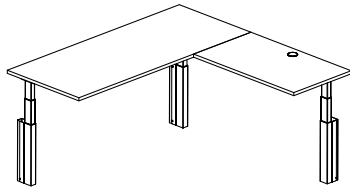

FIXED HEIGHT ADJUSTABLE DESK | THREE LEG

24 INCH			
48 x 48	IHA4848/24D/FIXED/3	$ 3,300	$ 3,795
60 x 60	IHA6060/24D/FIXED/3	$ 3,410	$ 3,922
66 x 66	IHA6666/24D/FIXED/3	$ 3,465	$ 3,985
72 x 72	IHA7272/24D/FIXED/3	$ 3,520	$ 4,048
30 INCH			
48 x 48	IHA4848/30D/FIXED/3	$ 3,478	$ 4,000
60 x 60	IHA6060/30D/FIXED/3	$ 3,549	$ 4,081
66 x 66	IHA6666/30D/FIXED/3	$ 3,618	$ 4,161
72 x 72	IHA7272/30D/FIXED/3	$ 3,684	$ 4,237