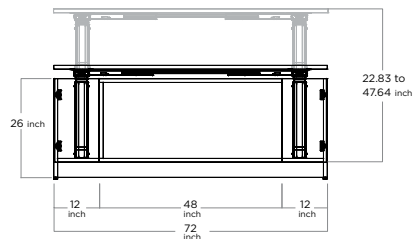

BRIDGE
LEVIO FIXED HEIGHT
ADJUSTABLE DESK
 PERSONAL DESKTOP | OPEN CABINET

BRIDGE
LEVIO FIXED HEIGHT
ADJUSTABLE DESK
 PERSONAL DESKTOP | ONE CABINET;
 THREE-DRAWER

BRIDGE
LEVIO FIXED HEIGHT
ADJUSTABLE DESK
 PERSONAL DESKTOP | TWO CABINETS;
 TWO-DRAWERS

CLOSED POSITION

UP POSITION

SAMPLE CONFIGURATIONS | THREE LEGS

**L-SHAPED OPEN
LEVIO FIXED HEIGHT
ADJUSTABLE DESK
PERSONAL DESKTOP | OPEN CABINET**

**L-SHAPED BRIDGE
LEVIO FIXED HEIGHT
ADJUSTABLE DESK
PERSONAL DESKTOP | OPEN CABINET**

**L-SHAPED BRIDGE
LEVIO FIXED HEIGHT
ADJUSTABLE DESK
PERSONAL DESKTOP | TWO CABINETS;
TWO-DRAWER AND THREE-DRAWER**

CLOSED POSITION

UP POSITION

INCH W x D x H	CODE	1 in.	1.5 in.
-------------------	------	-------	---------