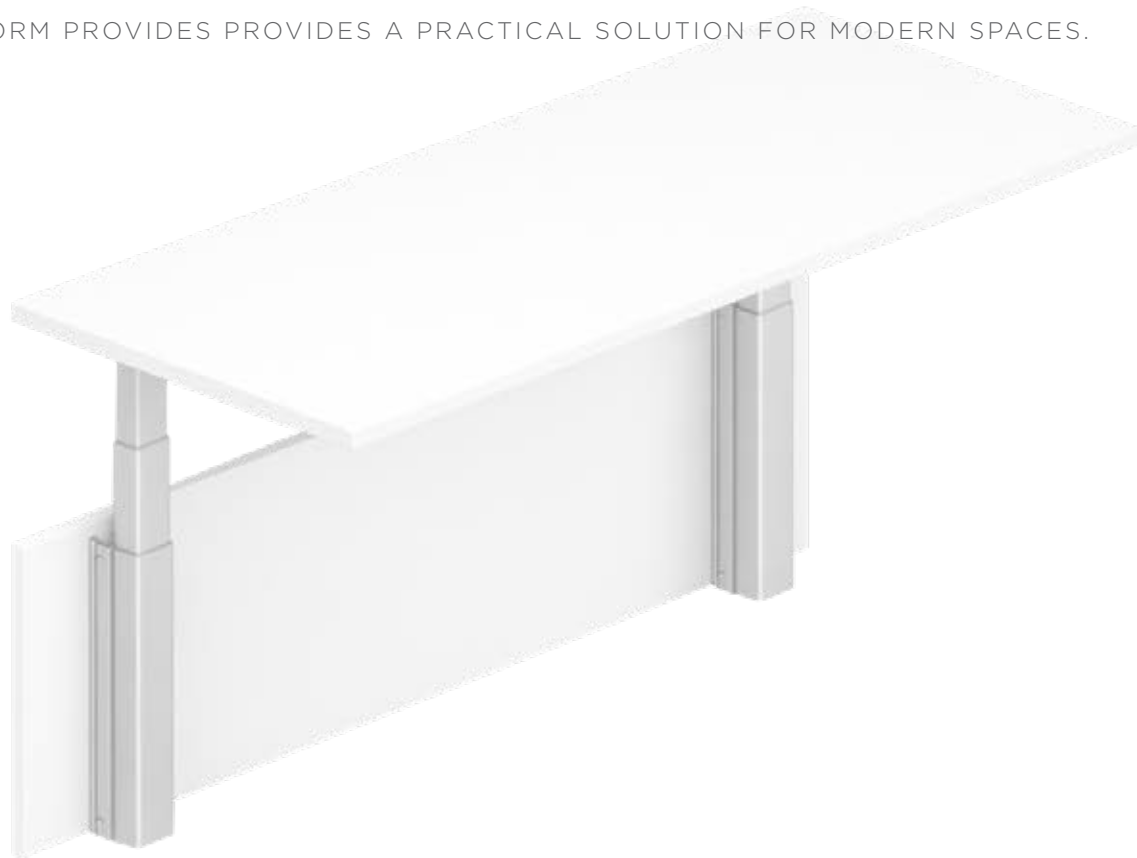

LEVIO HEIGHT ADJUSTABLE

LEVIO

FIXED HEIGHT ADJUSTABLE

COMBINING A SPACE-SAVING FOOTPRINT WITH ERGONOMIC FLEXIBILITY, OUR WALL-MOUNTED PLATFORM PROVIDES PROVIDES A PRACTICAL SOLUTION FOR MODERN SPACES.

LEVIO FIXED HEIGHT ADJUSTABLE | CONFIGURATION

ERGONOMICS | MULTIPLE STYLES

POWDERED COATED FINISHES

- . BLACK
- . SILVER

HEIGHT ADJUSTABILITY
SIT TO STAND | EASILY CHANGE POSTURES THROUGHOUT THE DAY,
WHICH CAN POSITIVELY IMPACT PHYSICAL HEALTH

LEVIO FIXED THREE LEG HEIGHT ADJUSTABLE DESK OPEN

PRIVATE & PERSONAL | CONFIGURATION

DESK & RETURN | FOR THOSE WHO NEED MORE SPACE

The L-shaped desk offers generous surface area while effortlessly making the most of corner spaces; perfect for smaller offices. Elevate it further with a built-in design to create a polished, modern look.