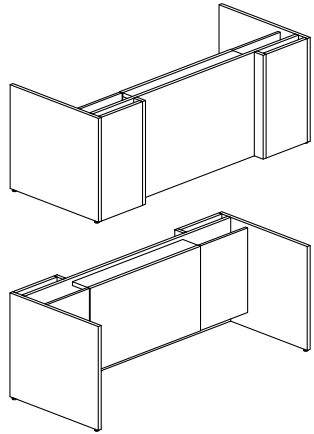

INCH W x D x H	CODE	1 in.	INCH W x D x H	CODE	1 in.

FIXED HEIGHT ADJUSTABLE SURROUND | PUSH TO OPEN DOORS & STEP IN MODESTY

24 INCH			30 INCH		
48 x 24	UN4824/FIXED/PTO/IHA/SM	$ 1,780	48 x 30	UN4830/FIXED/PTO/IHA/SM	$ 1,780
60 x 24	UN6024/FIXED/PTO/IHA/SM	$ 1,963	60 x 30	UN6030/FIXED/PTO/IHA/SM	$ 1,963
66 x 24	UN6624/FIXED/PTO/IHA/SM	$ 2,002	66 x 30	UN6630/FIXED/PTO/IHA/SM	$ 2,002
72 x 24	UN7224/FIXED/PTO/IHA/SM	$ 2,141	72 x 30	UN7230/FIXED/PTO/IHA/SM	$ 2,141