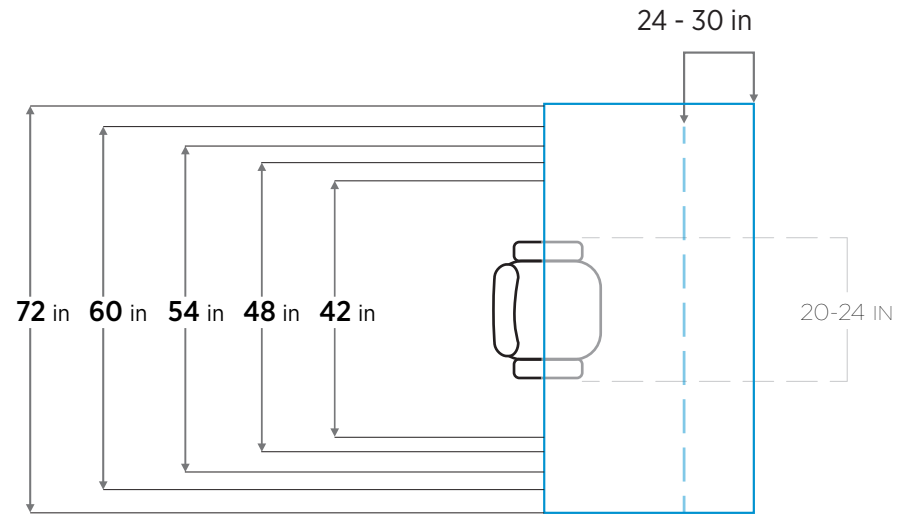

LEVIO FIXED HEIGHT ADJUSTABLE | CONFIGURATION

ERGONOMICS | MULTIPLE STYLES

POWDERED COATED FINISHES

- . BLACK
- . SILVER

HEIGHT ADJUSTABILITY
SIT TO STAND | EASILY CHANGE POSTURES THROUGHOUT THE DAY,
WHICH CAN POSITIVELY IMPACT PHYSICAL HEALTH