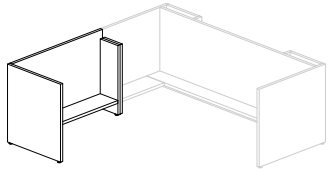

INCH W x D x H	CODE	1 in.

FIXED HEIGHT ADJUSTABLE RETURN | LEFT

24 INCH

24 x 24	UN2424ER/FIXED/IHA/LCW	$ 473
30 x 24	UN3024ER/FIXED/IHA/LCW	$ 499
36 x 24	UN3624ER/FIXED/IHA/LCW	$ 578
42 x 24	UN4224ER/FIXED/IHA/LCW	$ 657