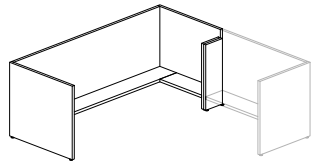

FIXED HEIGHT ADJUSTABLE SURROUND | PUSH TO OPEN DOORS & STEP IN MODESTY

24 INCH			30 INCH		
48 x 24	UN4824/FIXED/PTO/IHA/SM	\$ 1,780	48 x 30	UN4830/FIXED/PTO/IHA/SM	\$ 1,780
60 x 24	UN6024/FIXED/PTO/IHA/SM	\$ 1,963	60 x 30	UN6030/FIXED/PTO/IHA/SM	\$ 1,963
66 x 24	UN6624/FIXED/PTO/IHA/SM	\$ 2,002	66 x 30	UN6630/FIXED/PTO/IHA/SM	\$ 2,002
72 x 24	UN7224/FIXED/PTO/IHA/SM	\$ 2,141	72 x 30	UN7230/FIXED/PTO/IHA/SM	\$ 2,141

FIXED HEIGHT ADJUSTABLE SURROUND | LEFT HALF GABLE & SHELF

24 INCH			30 INCH		
48 x 24	UN4824/FIXED/LHG/FMP/IHA	\$ 838	48 x 30	UN4830/FIXED/LHG/FMP/IHA	\$ 889
60 x 24	UN6024/FIXED/LHG/FMP/IHA	\$ 952	60 x 30	UN6030/FIXED/LHG/FMP/IHA	\$ 1,005
66 x 24	UN6624/FIXED/LHG/FMP/IHA	\$ 1,050	66 x 30	UN6630/FIXED/LHG/FMP/IHA	\$ 1,117
72 x 24	UN7224/FIXED/LHG/FMP/IHA	\$ 1,163	72 x 30	UN7230/FIXED/LHG/FMP/IHA	\$ 1,231

INCH W x D x H	CODE	1 in.	INCH W x D x H	CODE	1 in.
----------------------	------	-------	----------------------	------	-------

FIXED HEIGHT ADJUSTABLE SURROUND | RIGHT HALF GABLE & SHELF

24 INCH			30 INCH		
48 x 24	UN4824/FIXED/RHG/FMP/IHA	\$ 838	48 x 30	UN4830/FIXED/RHG/FMP/IHA	\$ 889
60 x 24	UN6024/FIXED/RHG/FMP/IHA	\$ 952	60 x 30	UN6030/FIXED/RHG/FMP/IHA	\$ 1,005
66 x 24	UN6624/FIXED/RHG/FMP/IHA	\$ 1,050	66 x 30	UN6630/FIXED/RHG/FMP/IHA	\$ 1,117
72 x 24	UN7224/FIXED/RHG/FMP/IHA	\$ 1,163	72 x 30	UN7230/FIXED/RHG/FMP/IHA	\$ 1,231