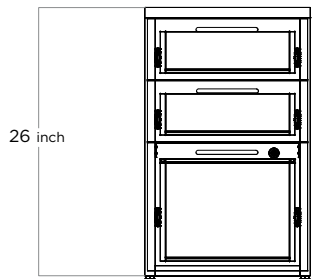

RECEPTION | DESK

MEET AND GREET VISITORS | CREATE A LASTING FIRST IMPRESSION

Elevate your front desk with IOF's modern Levio fixed height reception solution.

FEATURES:

- Height adjustment range of motion 20 inch
- Premium two and three leg options
- Dual motor with a lift capacity up to 300 lbs
- 6 foot power cord length

FRONT | TWO SEATER RECEPTION

BACKSIDE | TWO SEATER RECEPTION

PEDESTALS & ACCESSORIES

CABINETS

WIDE SELECTION OF STORAGE CABINET | CUSTOMIZE YOUR DESK WITH THE DRAWER CONFIGURATION THAT FITS YOUR NEEDS. SEE THE MINI STORAGE BROCHURE FOR ALL AVAILABLE OPTIONS.

3-DRAWER PEDESTAL FILE
[1 FILE DRAWER & 2 BOX DRAWERS]
WITH NO FOOTER | BFF

2-DRAWER PEDESTAL FILE
[2 FILE DRAWERS]
WITH NO FOOTER | BFF

SAMPLE CONFIGURATIONS | TWO LEGS

OPEN
LEVIO FIXED HEIGHT
ADJUSTABLE DESK
 PERSONAL DESKTOP | OPEN CABINET