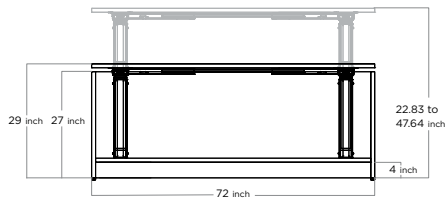

3-DRAWER PEDESTAL FILE
[1 FILE DRAWER & 2 BOX DRAWERS]
WITH NO FOOTER | BFF

2-DRAWER PEDESTAL FILE
[2 FILE DRAWERS]
WITH NO FOOTER | BFF

SAMPLE CONFIGURATIONS | TWO LEGS

OPEN
LEVIO FIXED HEIGHT
ADJUSTABLE DESK
 PERSONAL DESKTOP | OPEN CABINET

BRIDGE
LEVIO FIXED HEIGHT
ADJUSTABLE DESK
 PERSONAL DESKTOP | OPEN CABINET

BRIDGE
LEVIO FIXED HEIGHT
ADJUSTABLE DESK
 PERSONAL DESKTOP | ONE CABINET;
 THREE-DRAWER

BRIDGE
LEVIO FIXED HEIGHT
ADJUSTABLE DESK
 PERSONAL DESKTOP | TWO CABINETS;
 TWO-DRAWERS

CLOSED POSITION

UP POSITION

SAMPLE CONFIGURATIONS | THREE LEGS

**L-SHAPED OPEN
LEVIO FIXED HEIGHT
ADJUSTABLE DESK
PERSONAL DESKTOP | OPEN CABINET**

**L-SHAPED BRIDGE
LEVIO FIXED HEIGHT
ADJUSTABLE DESK
PERSONAL DESKTOP | OPEN CABINET**

**L-SHAPED BRIDGE
LEVIO FIXED HEIGHT
ADJUSTABLE DESK
PERSONAL DESKTOP | TWO CABINETS;
TWO-DRAWER AND THREE-DRAWER**

CLOSED POSITION

UP POSITION

INCH W x D x H	CODE	1 in.	1.5 in.
-------------------	------	-------	---------