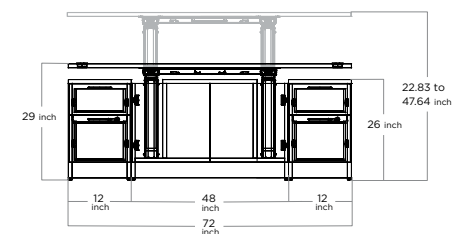

BRIDGE
LEVIO FIXED HEIGHT
ADJUSTABLE DESK
 PERSONAL DESKTOP | OPEN CABINET

BRIDGE
LEVIO FIXED HEIGHT
ADJUSTABLE DESK
 PERSONAL DESKTOP | ONE CABINET;
 THREE-DRAWER

BRIDGE
LEVIO FIXED HEIGHT
ADJUSTABLE DESK
 PERSONAL DESKTOP | TWO CABINETS;
 TWO-DRAWERS

CLOSED POSITION

UP POSITION

SAMPLE CONFIGURATIONS | THREE LEGS

**L-SHAPED OPEN
LEVIO FIXED HEIGHT
ADJUSTABLE DESK
PERSONAL DESKTOP | OPEN CABINET**

**L-SHAPED BRIDGE
LEVIO FIXED HEIGHT
ADJUSTABLE DESK
PERSONAL DESKTOP | OPEN CABINET**

**L-SHAPED BRIDGE
LEVIO FIXED HEIGHT
ADJUSTABLE DESK
PERSONAL DESKTOP | TWO CABINETS;
TWO-DRAWER AND THREE-DRAWER**

CLOSED POSITION

UP POSITION

INCH W x D x H	CODE	1 in.	1.5 in.
-------------------	------	-------	---------