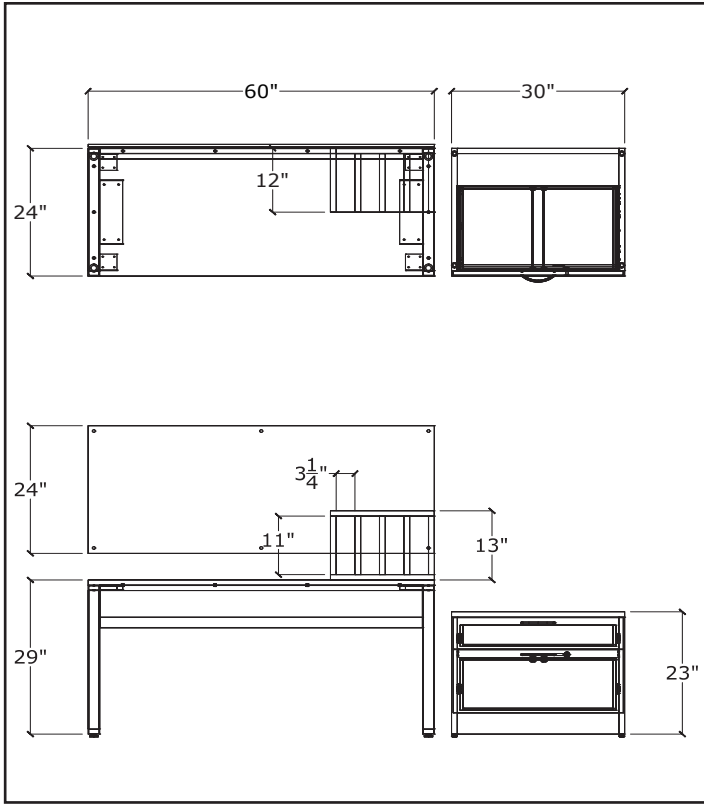

HOME OFFICE #07

ITEM	QTY	Code	DESCRIPTION	LIST	EXT LIST
A	1	REOL/2460/MB	O LEG DESK - 72"W X 30"D X 29"H	$906	$906
B	1	UN3024/B/LF/23	SINGLE CREDENZA - 30"W X 24"D X 23"H	$784	$784
C	1	XTB60/24	TABLET BOARD - 60"W X 24"H	$295	$295
D	1	HO#001	CUSTOM DESKTOP RISER - 24"W X 12"D X 13"H	$420	$420
				TOTAL	$2,405

EFFECTIVE JANUARY 15TH ADD 7%