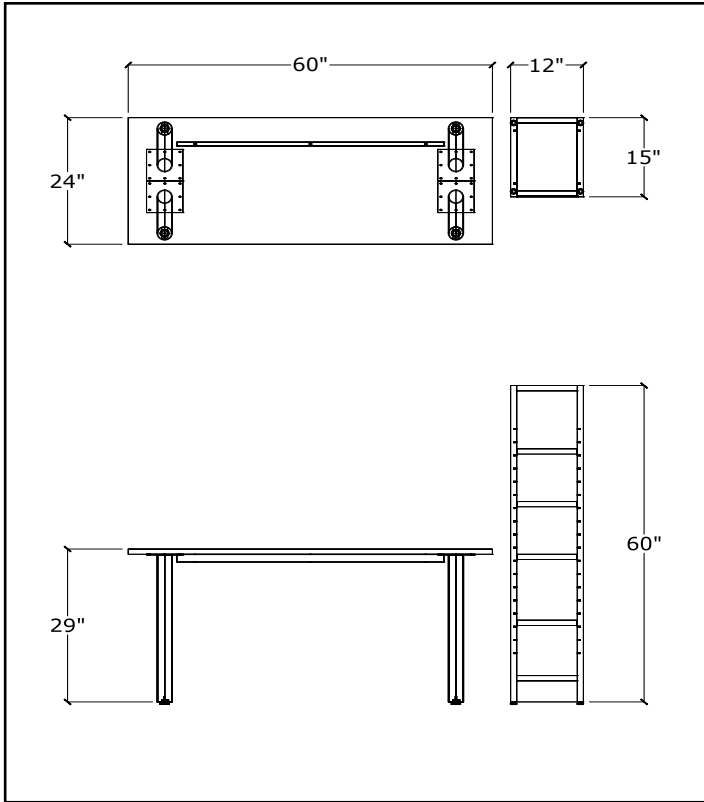

HOME OFFICE #01

ITEM	QTY	Code	DESCRIPTION	LIST	EXT LIST
A	1	REAN6024	TABLE - 60"W X 24"D X 29"H	$721	$721
B	1	SUN60BC12/SB/15D	BOOKCASE - 12"W X 15"D X 60"H	$444	$444
	1	SPBAR/44	SUPPORT BAR	$100	$100
	1	EXTRA SHELF FOR SUN60BC12/SB/15D	EXTRA SHELF	$59	$59
				TOTAL	$1'324

EFFECTIVE JANUARY 15TH ADD 7%