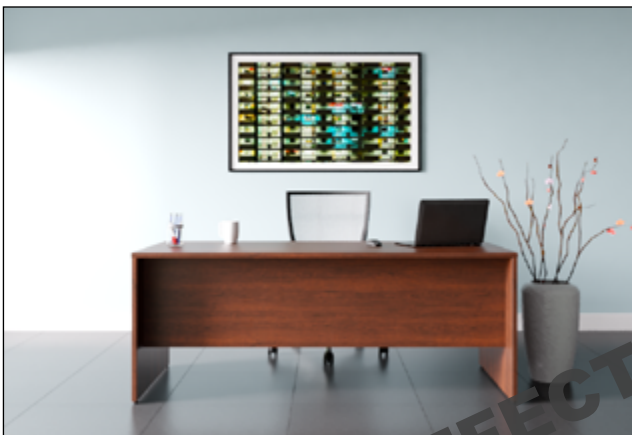

IOF HOME OFFICE ESSENTIALS

Create the perfect home office with IOF! Our catalog of standard furniture options contains tons of stylish and affordable desks, tables, and height-adjustable desks that are perfect for furnishing any at-home office space. See below for specs and pricing on a couple of our favourite home office options.

EFFECTIVE JANUARY 15TH ADD 40%

HOME OFFICE #01

ITEM	QTY	Code	DESCRIPTION	LIST	EXT LIST
A	1	REAN6024	TABLE - 60"W X 24"D X 29"H	\$721	\$721
B	1	SUN60BC12/SB/15D	BOOKCASE - 12"W X 15"D X 60"H	\$444	\$444
	1	SPBAR/44	SUPPORT BAR	\$100	\$100
	1	EXTRA SHELF FOR SUN60BC12/SB/15D	EXTRA SHELF	\$59	\$59
				TOTAL	\$1'324