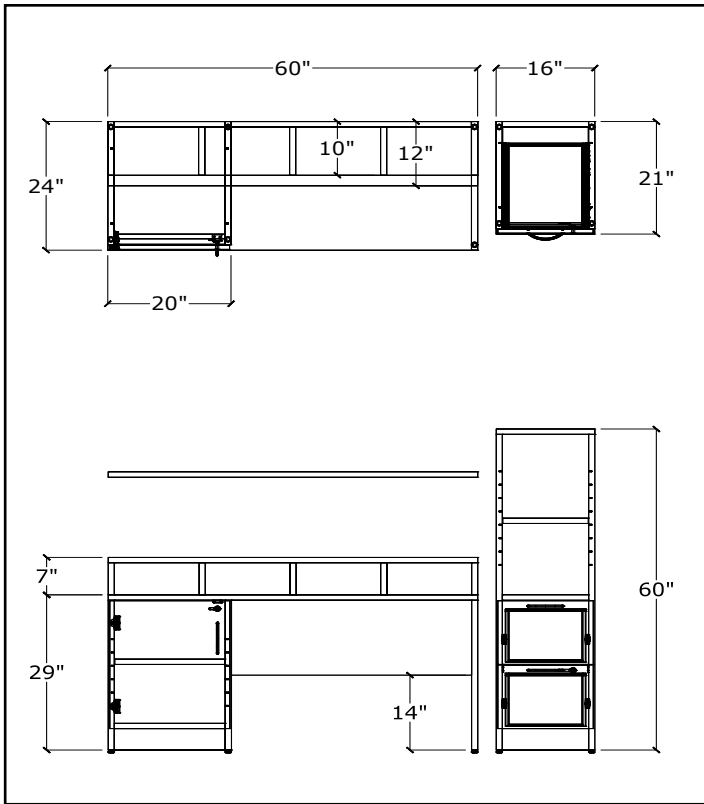

EFFECTIVE JANUARY 15TH ADD 7%

HOME OFFICE #02

ITEM	QTY	Code	DESCRIPTION	LIST	EXT LIST
A	1	UN6024L/BBFF/MP14	DESK - 60"W X 24"D X 29"H	\$871	\$871
B	1	UN60HUT/ORG/WM	WALL MOUNT - 60"W X 15"D X 15"H	\$663	\$663
C	1	HO#001	CUSTOM DESK TOPPER - 16"W X 18.5D X 14"H	\$579	\$579
D	1	HO#002	CUSTOM STORAGE - 36"W X 15"D X 48"H	\$1'034	\$1'034
				TOTAL	\$3'147

EFFECTIVE JANUARY 15TH ADD 7%

HOME OFFICE #03

ITEM	QTY	Code	DESCRIPTION	LIST	EXT LIST
A	1	UN6024TD	DESK - 60"W X 24"D X 29"H	\$561	\$561
				TOTAL	\$561

EFFECTIVE JANUARY 15TH ADD 7%

HOME OFFICE #04

ITEM	QTY	Code	DESCRIPTION	LIST	EXT LIST
A	1	IHA6024/TD/2	HEIGHT ADJ DESK - 60"W X 24"D X 24.5-50"H	\$1330	\$1330
B	1	IBFM/21	MOBILE PED - 16"W X 21"D X 22"H	\$579	\$579
C	1	HO#001	CUSTOM WALL HUTCH - 60"W X 15"D X 15"H	\$825	\$825
D	1	HO#002	CUSTOM WARDROBE - 16"W X 21"D X 60"H	\$925	\$925
				TOTAL	\$3'659

EFFECTIVE JANUARY 15TH ADD 7%

HOME OFFICE #05

HOME OFFICE #05

ITEM	QTY	Code	DESCRIPTION	LIST	EXT LIST
A	1	UN6024L/CB/MP14	DESK - 60"W X 24"D X 29"H	\$672	\$672
B	1	UN1660FF/SC/R21/ND	STORAGE - 16"W X 21"D X 22"H	\$1143	\$1143
C	1	HO#001	CUSTOM RISER - 60"W X 10"D X 7"H	\$665	\$665
D	1	HO#002	CUSTOM SHELF ONLY - 60"W X 12"D X 1"H	\$124	\$124
				TOTAL	\$2'604