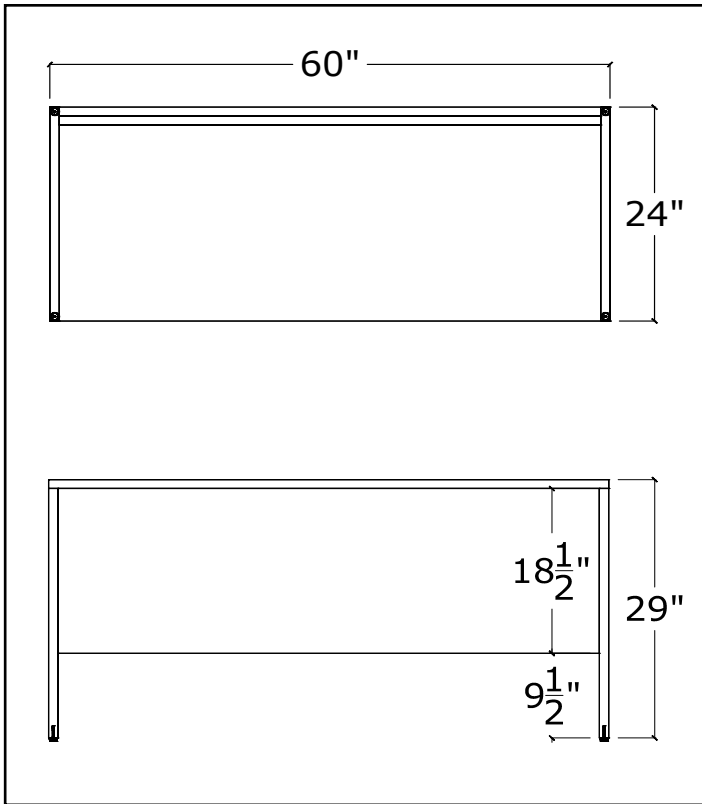

EFFECTIVE JANUARY 15TH ADD 40%

HOME OFFICE #01

ITEM	QTY	Code	DESCRIPTION	LIST	EXT LIST
A	1	REAN6024	TABLE - 60"W X 24"D X 29"H	\$721	\$721
B	1	SUN60BC12/SB/15D	BOOKCASE - 12"W X 15"D X 60"H	\$444	\$444
	1	SPBAR/44	SUPPORT BAR	\$100	\$100
	1	EXTRA SHELF FOR SUN60BC12/SB/15D	EXTRA SHELF	\$59	\$59
				TOTAL	\$1'324

EFFECTIVE JANUARY 15TH ADD 7%

HOME OFFICE #02

ITEM	QTY	Code	DESCRIPTION	LIST	EXT LIST
A	1	UN6024L/BBFF/MP14	DESK - 60"W X 24"D X 29"H	\$871	\$871
B	1	UN60HUT/ORG/WM	WALL MOUNT - 60"W X 15"D X 15"H	\$663	\$663
C	1	HO#001	CUSTOM DESK TOPPER - 16"W X 18.5D X 14"H	\$579	\$579
D	1	HO#002	CUSTOM STORAGE - 36"W X 15"D X 48"H	\$1'034	\$1'034
				TOTAL	\$3'147

EFFECTIVE JANUARY 15TH ADD 7%

HOME OFFICE #03

ITEM	QTY	Code	DESCRIPTION	LIST	EXT LIST
A	1	UN6024TD	DESK - 60"W X 24"D X 29"H	\$561	\$561
				TOTAL	\$561

EFFECTIVE JANUARY 15TH ADD 7%

HOME OFFICE #04

ITEM	QTY	Code	DESCRIPTION	LIST	EXT LIST
A	1	IHA6024/TD/2	HEIGHT ADJ DESK - 60"W X 24"D X 24.5-50"H	\$1330	\$1330
B	1	IBFM/21	MOBILE PED - 16"W X 21"D X 22"H	\$579	\$579
C	1	HO#001	CUSTOM WALL HUTCH - 60"W X 15"D X 15"H	\$825	\$825
D	1	HO#002	CUSTOM WARDROBE - 16"W X 21"D X 60"H	\$925	\$925
				TOTAL	\$3'659

EFFECTIVE JANUARY 15TH ADD 7%

HOME OFFICE #05

HOME OFFICE #05

ITEM	QTY	Code	DESCRIPTION	LIST	EXT LIST
A	1	UN6024L/CB/MP14	DESK - 60"W X 24"D X 29"H	\$672	\$672
B	1	UN1660FF/SC/R21/ND	STORAGE - 16"W X 21"D X 22"H	\$1143	\$1143
C	1	HO#001	CUSTOM RISER - 60"W X 10"D X 7"H	\$665	\$665
D	1	HO#002	CUSTOM SHELF ONLY - 60"W X 12"D X 1"H	\$124	\$124
				TOTAL	\$2'604