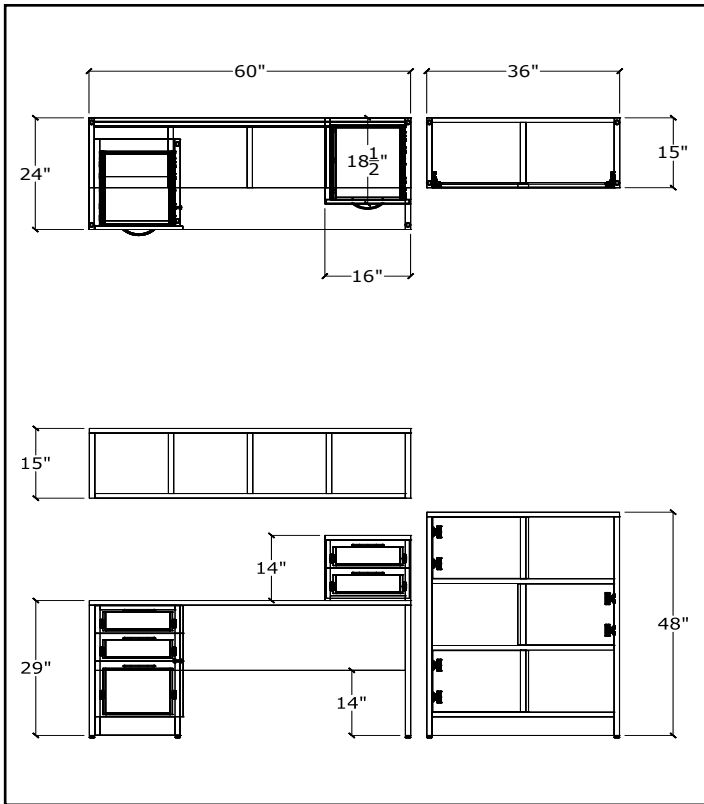

EFFECTIVE JANUARY 15TH ADD 40%

HOME OFFICE #01

ITEM	QTY	Code	DESCRIPTION	LIST	EXT LIST
A	1	REAN6024	TABLE - 60"W X 24"D X 29"H	\$721	\$721
B	1	SUN60BC12/SB/15D	BOOKCASE - 12"W X 15"D X 60"H	\$444	\$444
	1	SPBAR/44	SUPPORT BAR	\$100	\$100
	1	EXTRA SHELF FOR SUN60BC12/SB/15D	EXTRA SHELF	\$59	\$59
				TOTAL	\$1'324

EFFECTIVE JANUARY 15TH ADD 7%

HOME OFFICE #02

ITEM	QTY	Code	DESCRIPTION	LIST	EXT LIST
A	1	UN6024L/BBFF/MP14	DESK - 60"W X 24"D X 29"H	\$871	\$871
B	1	UN60HUT/ORG/WM	WALL MOUNT - 60"W X 15"D X 15"H	\$663	\$663
C	1	HO#001	CUSTOM DESK TOPPER - 16"W X 18.5D X 14"H	\$579	\$579
D	1	HO#002	CUSTOM STORAGE - 36"W X 15"D X 48"H	\$1'034	\$1'034
				TOTAL	\$3'147

EFFECTIVE JANUARY 15TH ADD 7%

HOME OFFICE #03

ITEM	QTY	Code	DESCRIPTION	LIST	EXT LIST
A	1	UN6024TD	DESK - 60"W X 24"D X 29"H	\$561	\$561
				TOTAL	\$561

EFFECTIVE JANUARY 15TH ADD 7%

HOME OFFICE #04

ITEM	QTY	Code	DESCRIPTION	LIST	EXT LIST
A	1	IHA6024/TD/2	HEIGHT ADJ DESK - 60"W X 24"D X 24.5-50"H	\$1330	\$1330
B	1	IBFM/21	MOBILE PED - 16"W X 21"D X 22"H	\$579	\$579
C	1	HO#001	CUSTOM WALL HUTCH - 60"W X 15"D X 15"H	\$825	\$825
D	1	HO#002	CUSTOM WARDROBE - 16"W X 21"D X 60"H	\$925	\$925
				TOTAL	\$3'659