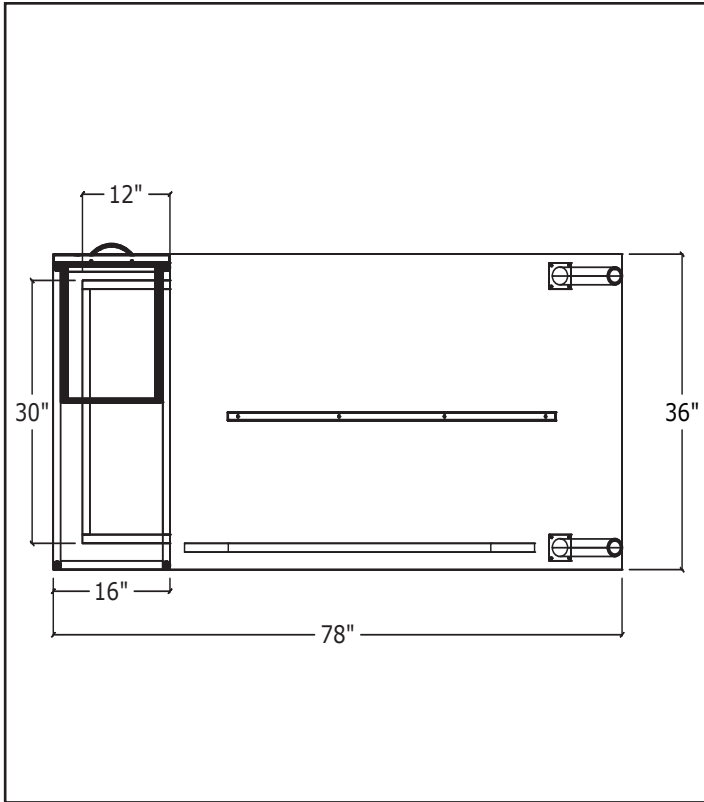

HOME OFFICE #06

ITEM	QTY	Code	DESCRIPTION	LIST	EXT LIST
A	1	SUN7836 ER/2PL/ANG	RUN OFF - 78"W X 36"D X 29"H	$796	$796
B	1	SIBF/36	PEDESTAL - 16"W X 36"D X 23"H	$671	$671
C	1	HO#001	CUSTOM RISER - 13"W X 30"D X 5"H	$225	$225
D	1	HO#002	CUSTOM HANGING MODESTY - 48"W X 1"D X 12"H	$124	$124
E	1	SPBAR/44	SUPPORT BAR (NOT SHOWN)	$100	$100
				TOTAL	$1,851

EFFECTIVE JANUARY 15TH ADD 7%