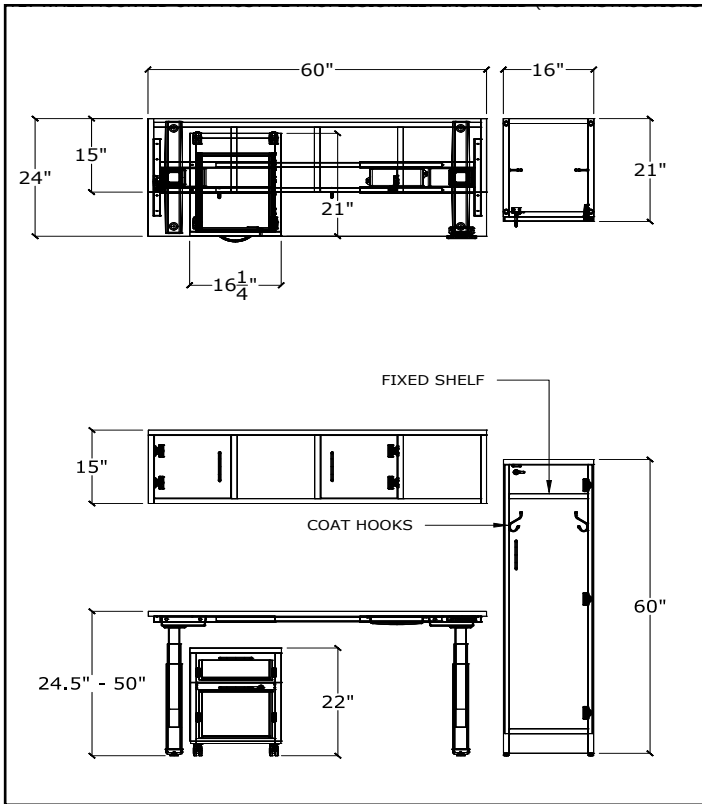

EFFECTIVE JANUARY 15TH ADD 7%

HOME OFFICE #02

ITEM	QTY	Code	DESCRIPTION	LIST	EXT LIST
A	1	UN6024L/BBFF/MP14	DESK - 60"W X 24"D X 29"H	\$871	\$871
B	1	UN60HUT/ORG/WM	WALL MOUNT - 60"W X 15"D X 15"H	\$663	\$663
C	1	HO#001	CUSTOM DESK TOPPER - 16"W X 18.5D X 14"H	\$579	\$579
D	1	HO#002	CUSTOM STORAGE - 36"W X 15"D X 48"H	\$1'034	\$1'034
				TOTAL	\$3'147

EFFECTIVE JANUARY 15TH ADD 7%

HOME OFFICE #03

ITEM	QTY	Code	DESCRIPTION	LIST	EXT LIST
A	1	UN6024TD	DESK - 60"W X 24"D X 29"H	\$561	\$561
				TOTAL	\$561

EFFECTIVE JANUARY 15TH ADD 7%

HOME OFFICE #04

ITEM	QTY	Code	DESCRIPTION	LIST	EXT LIST
A	1	IHA6024/TD/2	HEIGHT ADJ DESK - 60"W X 24"D X 24.5-50"H	\$1330	\$1330
B	1	IBFM/21	MOBILE PED - 16"W X 21"D X 22"H	\$579	\$579
C	1	HO#001	CUSTOM WALL HUTCH - 60"W X 15"D X 15"H	\$825	\$825
D	1	HO#002	CUSTOM WARDROBE - 16"W X 21"D X 60"H	\$925	\$925
				TOTAL	\$3'659